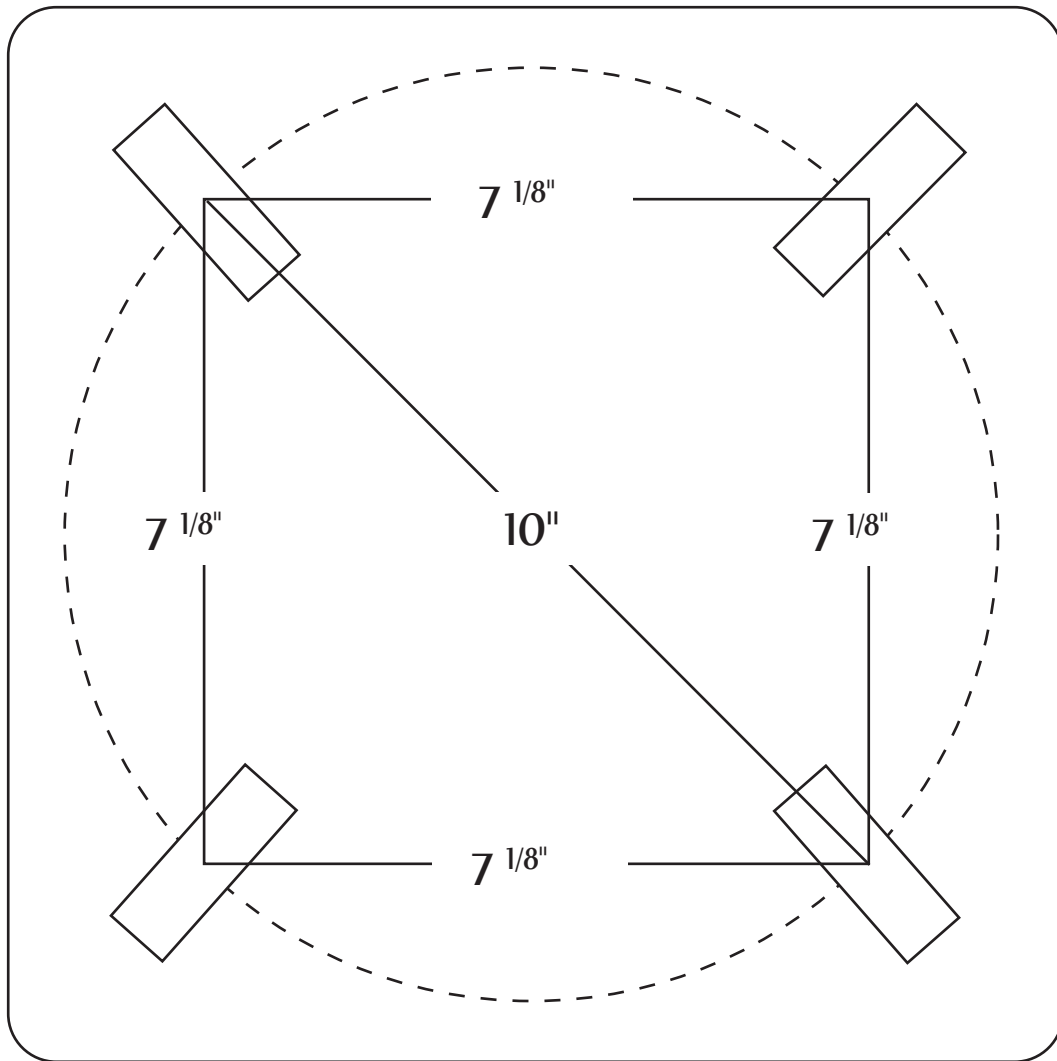

# TECHLIGHT BOLT CIRCLE

10" Bolt Circle

NOT TO SCALE